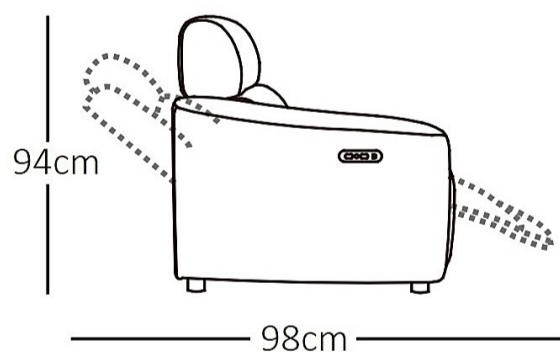

Make your house, a Home!

Abbotsford

Combination

3.5 Seater Triple Recliner	3-Piece	270cm
3.5 Seater Twin Recliner	3-Piece	270cm
2.75 Seater Twin Recliner	1-Piece	210cm
2.5 Seater Twin Recliner	2-Piece	194cm
2 Seater Twin Recliner	1-Piece	161cm
Single Recliner		103cm

Size

Standard Console	33cm
Console with Fridge	33cm

1.5 1A Rec + CNR + 2.5 1A Rec	209x285
2.5 1A Rec + CNR + 2.5 1A Rec	285x285
2.5 1A Rec + CNR+ 1.5 Rec + 1.5 1A Rec	285x285
1.5 1A Rec + 1.5 Rec + CNR + 1.5 Rec + 1.5 1A Rec	285x285
2.5 1A Rec + 1.5 Chair + CNR + 2.5 1A Rec	361x285