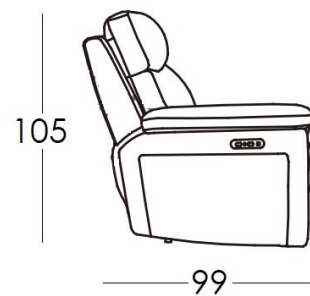

Make your house, a Home!

LEVI

Combination

2 Seater Twin Rec with Console
3 Seater Twin Rec - Drop Down Tray

Size

201cm
225cm

Recliner
2 Seater Twin Rec
3 Seater Twin Rec

109cm
168cm
225cm